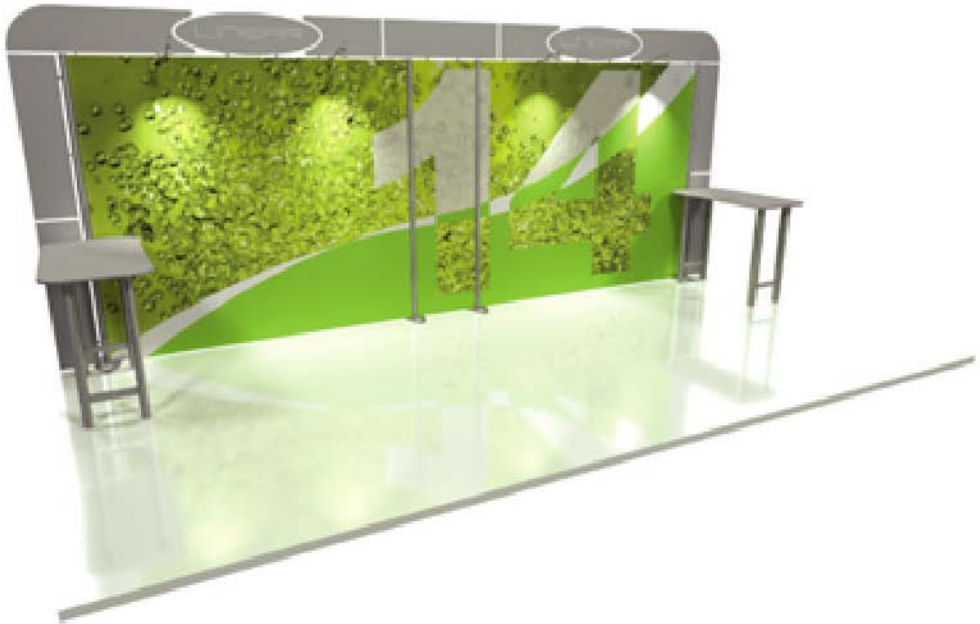

LuckyDogDisplays™
Isn't it time to get Lucky?™

10x20 Linear Kit
KIT 14
LIN-10X20-14

(x4) Bottom Half Upright
(x4) Top Half Upright
(x8) Vertical Graphic Bar
(x12) Horizontal Graphic Bar
(x2) Short Horizontal Graphic Bar
(x16) Joining Bar
(x4) Center Post Foot

(x4) Lumina Light
(x2) OCH Case
(x2) OCS Case
(x1) Tool
(x4) Table Leg
(x2) Rectangle Table Top
(x2) Table Support

(x2) Corner Lock
(x2) 2 pc. Wing Set
(x1) 7 pc. Header Set
(x22) Standoffs
(x12) Graphic Mounting Bars
(x6) Center Graphics
(x1) Narrow Center Graphic

The Linear backwall system provides the look, style and sophistication of a semi-custom exhibit. Its ease, convenience and value make it a great choice from start to finish. The Linear range of portable exhibits is designed to ship with minimal lead time and is a terrific "off the shelf" solution for trade shows and semi-permanent displays.