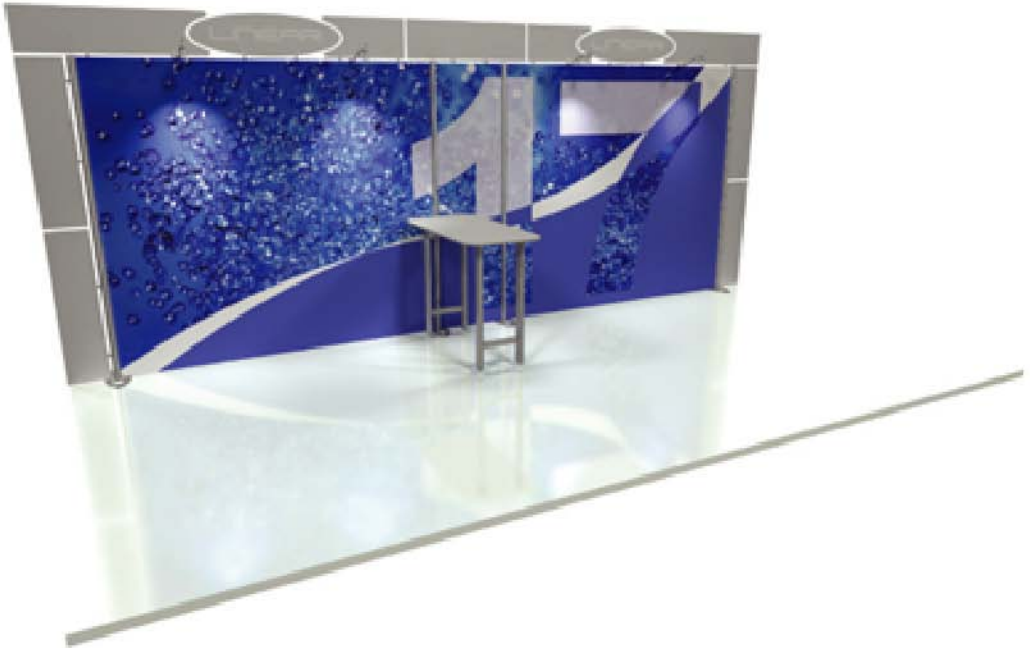

LuckyDogDisplays™
Isn't it time to get Lucky?™

10x20 Linear Kit
KIT 17
LIN-10X20-17

(x4) Bottom Half Upright
(x4) Top Half Upright
(x8) Vertical Graphic Bar
(x12) Horizontal Graphic Bar
(x2) Short Horizontal Graphic Bar
(x16) Joining Bar
(x4) Center Post Foot

(x4) Lumina Light
(x2) OCH Case
(x2) OCS Case
(x1) Tool
(x4) Table Leg
(x1) Rectangle Table Top
(x2) Table Support

(x1) Corner Lock
(x2) 2 pc. Wing Set
(x1) 7 pc. Header Set
(x22) Standoffs
(x12) Graphic Mounting Bars
(x6) Center Graphics
(x1) Narrow Center Graphic

The Linear backwall system provides the look, style and sophistication of a semi-custom exhibit. Its ease, convenience and value make it a great choice from start to finish. The Linear range of portable exhibits is designed to ship with minimal lead time and is a terrific "off the shelf" solution for trade shows and semi-permanent displays.