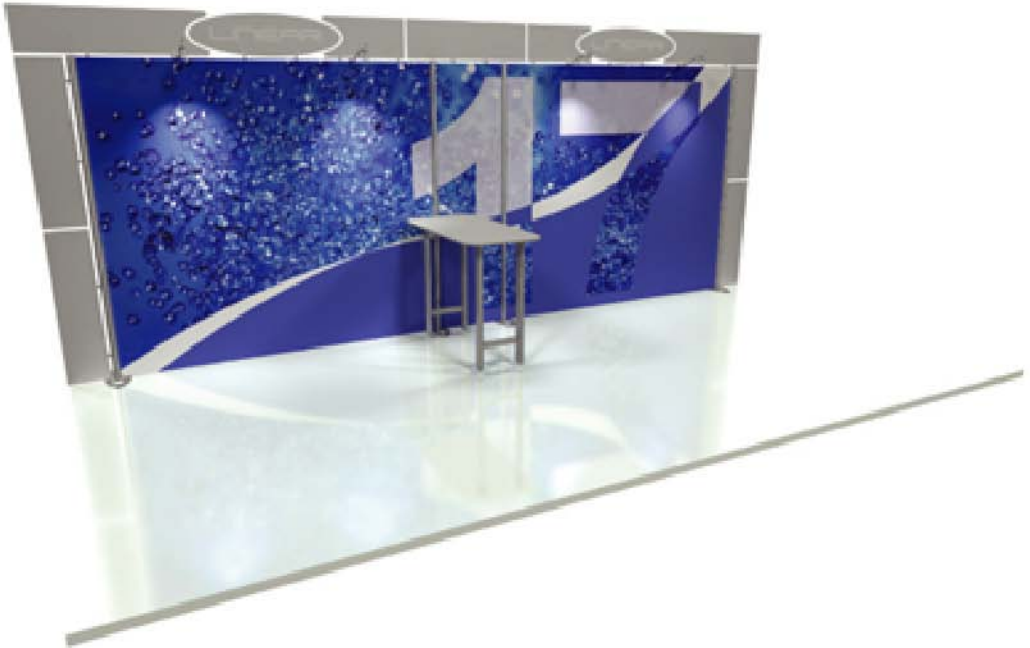

**LuckyDogDisplays™**  
Isn't it time to get Lucky?™

10x20 Linear Kit  
KIT 17  
LIN-10X20-17

(x4) Bottom Half Upright  
(x4) Top Half Upright  
(x8) Vertical Graphic Bar  
(x12) Horizontal Graphic Bar  
(x2) Short Horizontal Graphic Bar  
(x16) Joining Bar  
(x4) Center Post Foot

(x4) Lumina Light  
(x2) OCH Case  
(x2) OCS Case  
(x1) Tool  
(x4) Table Leg  
(x1) Rectangle Table Top  
(x2) Table Support

(x1) Corner Lock  
(x2) 2 pc. Wing Set  
(x1) 7 pc. Header Set  
(x22) Standoffs  
(x12) Graphic Mounting Bars  
(x6) Center Graphics  
(x1) Narrow Center Graphic

The Linear backwall system provides the look, style and sophistication of a semi-custom exhibit. Its ease, convenience and value make it a great choice from start to finish. The Linear range of portable exhibits is designed to ship with minimal lead time and is a terrific "off the shelf" solution for trade shows and semi-permanent displays.