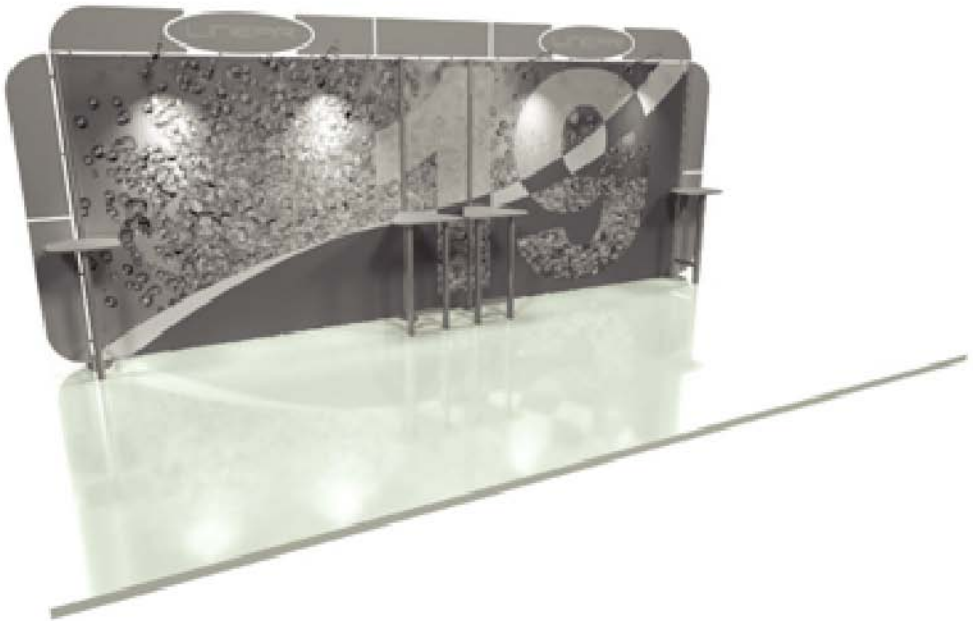

**LuckyDogDisplays™**  
Isn't it time to get Lucky?™

10x20 Linear Kit  
KIT 19  
LIN-10X20-19

(x4) Bottom Half Upright  
(x4) Top Half Upright  
(x8) Vertical Graphic Bar  
(x12) Horizontal Graphic Bar  
(x2) Short Horizontal Graphic Bar  
(x16) Joining Bar  
(x4) Center Post Foot

(x4) Lumina Light  
(x2) OCH Case  
(x2) OCS Case  
(x1) Tool  
(x6) Table Leg  
(x2) Triangle Table Top  
(x2) Standard Table Top

(x4) Table Support  
(x4) Corner Lock  
(x2) 2 pc. Wing Set  
(x1) 7 pc. Header Set  
(x22) Standoffs  
(x12) Graphic Mounting Bars  
(x6) Center Graphics  
(x1) Narrow Center Graphic

The Linear backwall system provides the look, style and sophistication of a semi-custom exhibit. Its ease, convenience and value make it a great choice from start to finish. The Linear range of portable exhibits is designed to ship with minimal lead time and is a terrific "off the shelf" solution for trade shows and semi-permanent displays.