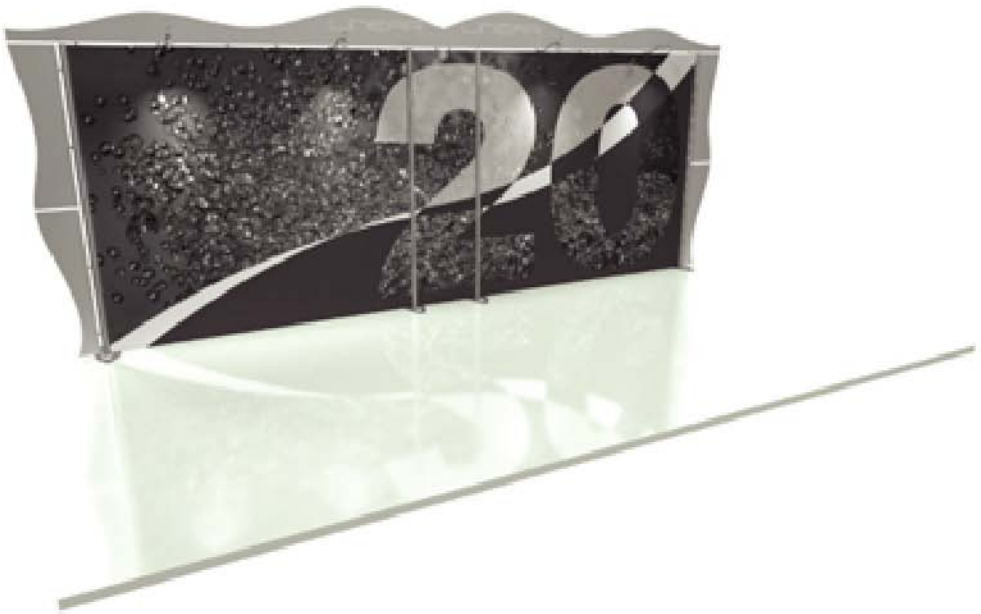

LuckyDogDisplays™
Isn't it time to get Lucky?™

10x20 Linear Kit
KIT 20
LIN-10X20-20

(x4) Bottom Half Upright
(x4) Top Half Upright
(x8) Vertical Graphic Bar
(x12) Horizontal Graphic Bar
(x2) Short Horizontal Graphic Bar
(x16) Joining Bar

(x4) Center Post Foot
(x4) Lumina Light
(x2) OCH Case
(x2) OCS Case
(x1) Tool
(x2) 2 pc. Wing Set

(x1) 7 pc. Header Set
(x22) Standoffs
(x12) Graphic Mounting Bars
(x6) Center Graphics
(x1) Narrow Center Graphic

The Linear backwall system provides the look, style and sophistication of a semi-custom exhibit. Its ease, convenience and value make it a great choice from start to finish. The Linear range of portable exhibits is designed to ship with minimal lead time and is a terrific "off the shelf" solution for trade shows and semi-permanent displays.