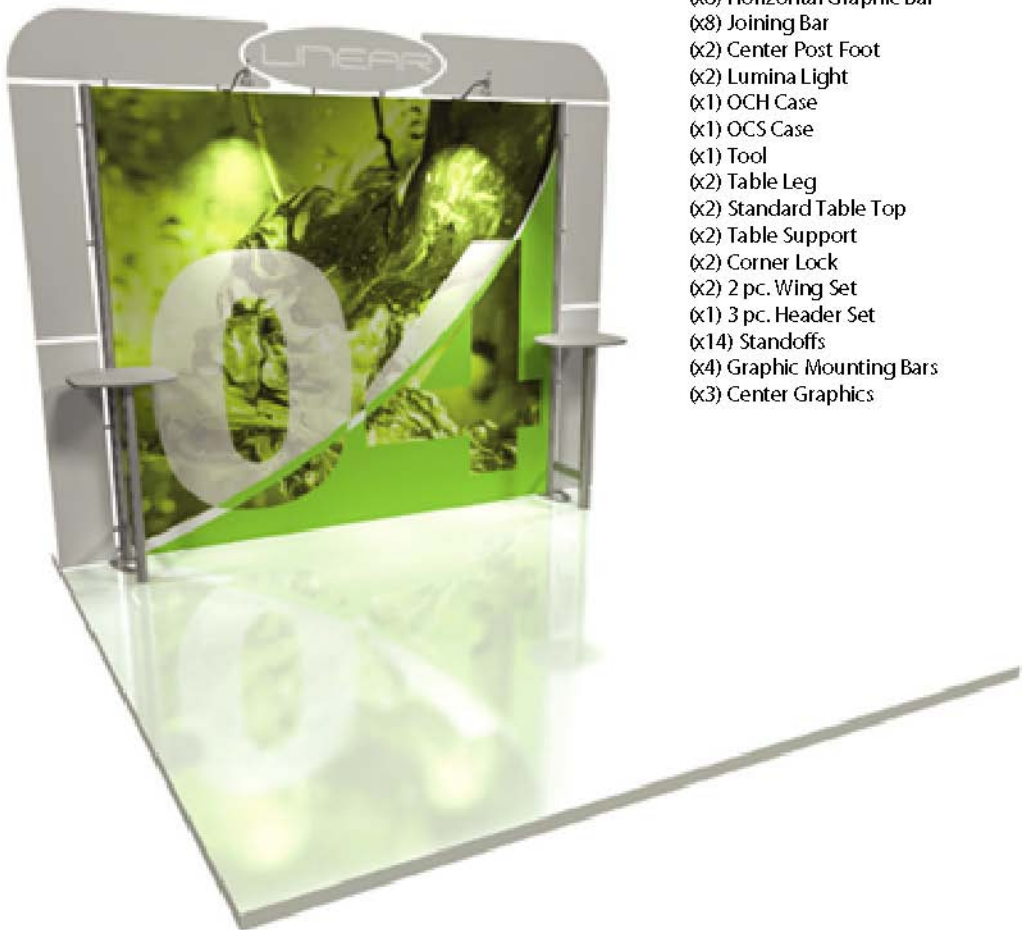

## 10x10 Linear Kit

KIT 04

LIN-10X10-4

- (x2) Bottom Half Upright
- (x2) Top Half Upright
- (x4) Vertical Graphic Bar
- (x6) Horizontal Graphic Bar
- (x8) Joining Bar
- (x2) Center Post Foot
- (x2) Lumina Light
- (x1) OCH Case
- (x1) OCS Case
- (x1) Tool
- (x2) Table Leg
- (x2) Standard Table Top
- (x2) Table Support
- (x2) Corner Lock
- (x2) 2 pc. Wing Set
- (x1) 3 pc. Header Set
- (x14) Standoffs
- (x4) Graphic Mounting Bars
- (x3) Center Graphics

The Linear backwall system provides the look, style and sophistication of a semi-custom exhibit. Its ease, convenience and value make it a great choice from start to finish. The Linear range of portable exhibits is designed to ship with minimal lead time and is a terrific "off the shelf" solution for trade shows and semi-permanent displays.