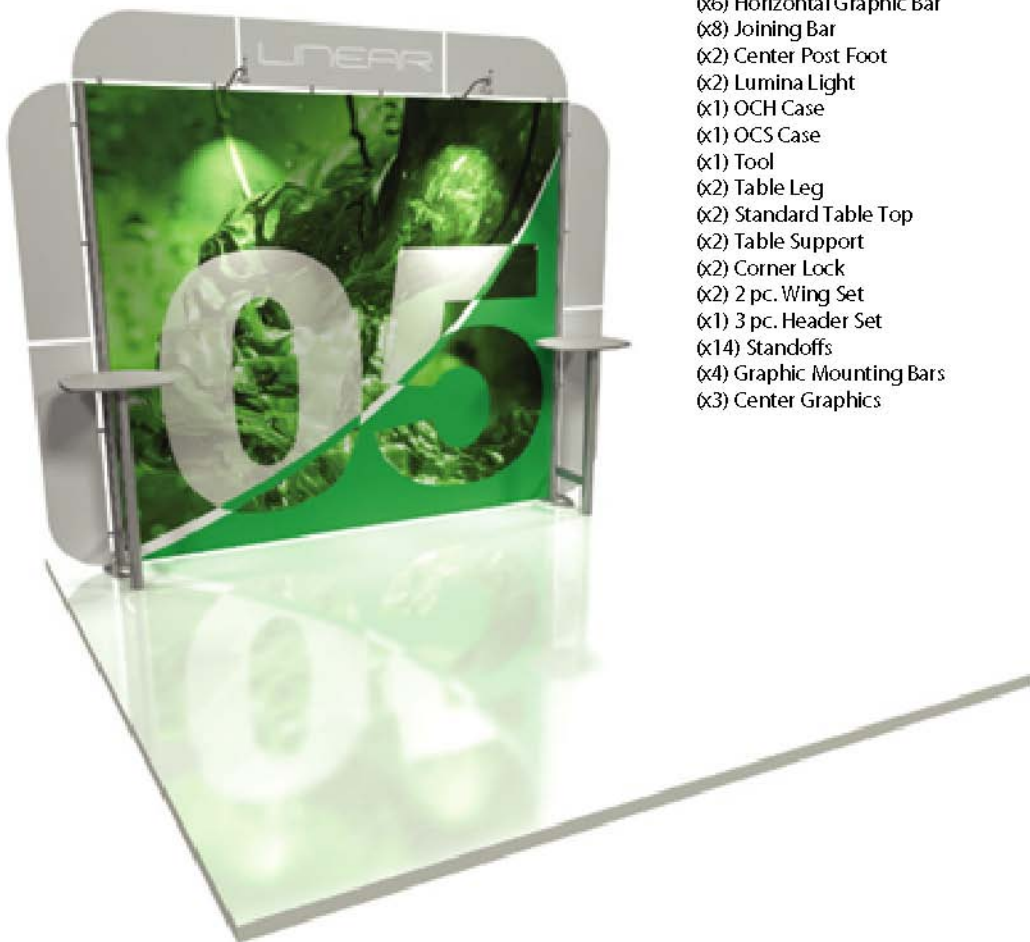

LuckyDogDisplays™

Isn't it time to get Lucky?™

10x10 Linear Kit

KIT 05

LIN-10X10-5

- (x2) Bottom Half Upright
- (x2) Top Half Upright
- (x4) Vertical Graphic Bar
- (x6) Horizontal Graphic Bar
- (x8) Joining Bar
- (x2) Center Post Foot
- (x2) Lumina Light
- (x1) OCH Case
- (x1) OCS Case
- (x1) Tool
- (x2) Table Leg
- (x2) Standard Table Top
- (x2) Table Support
- (x2) Corner Lock
- (x2) 2 pc. Wing Set
- (x1) 3 pc. Header Set
- (x14) Standoffs
- (x4) Graphic Mounting Bars
- (x3) Center Graphics

The Linear backwall system provides the look, style and sophistication of a semi-custom exhibit. Its ease, convenience and value make it a great choice from start to finish. The Linear range of portable exhibits is designed to ship with minimal lead time and is a terrific "off the shelf" solution for trade shows and semi-permanent displays.