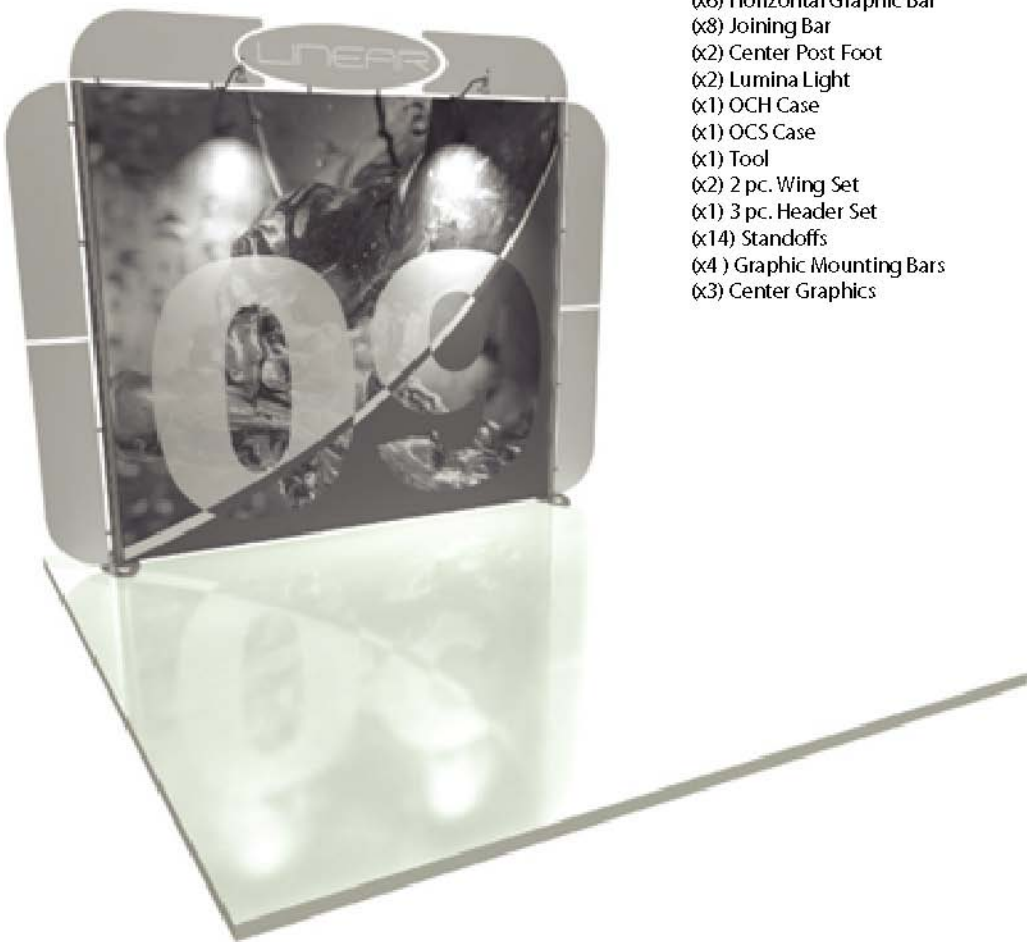

LuckyDogDisplays™

Isn't it time to get Lucky?™

10x10 Linear Kit

KIT 09

LIN-10X10-9

- (x2) Bottom Half Upright
- (x2) Top Half Upright
- (x4) Vertical Graphic Bar
- (x6) Horizontal Graphic Bar
- (x8) Joining Bar
- (x2) Center Post Foot
- (x2) Lumina Light
- (x1) OCH Case
- (x1) OCS Case
- (x1) Tool
- (x2) 2 pc. Wing Set
- (x1) 3 pc. Header Set
- (x14) Standoffs
- (x4) Graphic Mounting Bars
- (x3) Center Graphics

The Linear backwall system provides the look, style and sophistication of a semi-custom exhibit. Its ease, convenience and value make it a great choice from start to finish. The Linear range of portable exhibits is designed to ship with minimal lead time and is a terrific "off the shelf" solution for trade shows and semi-permanent displays.